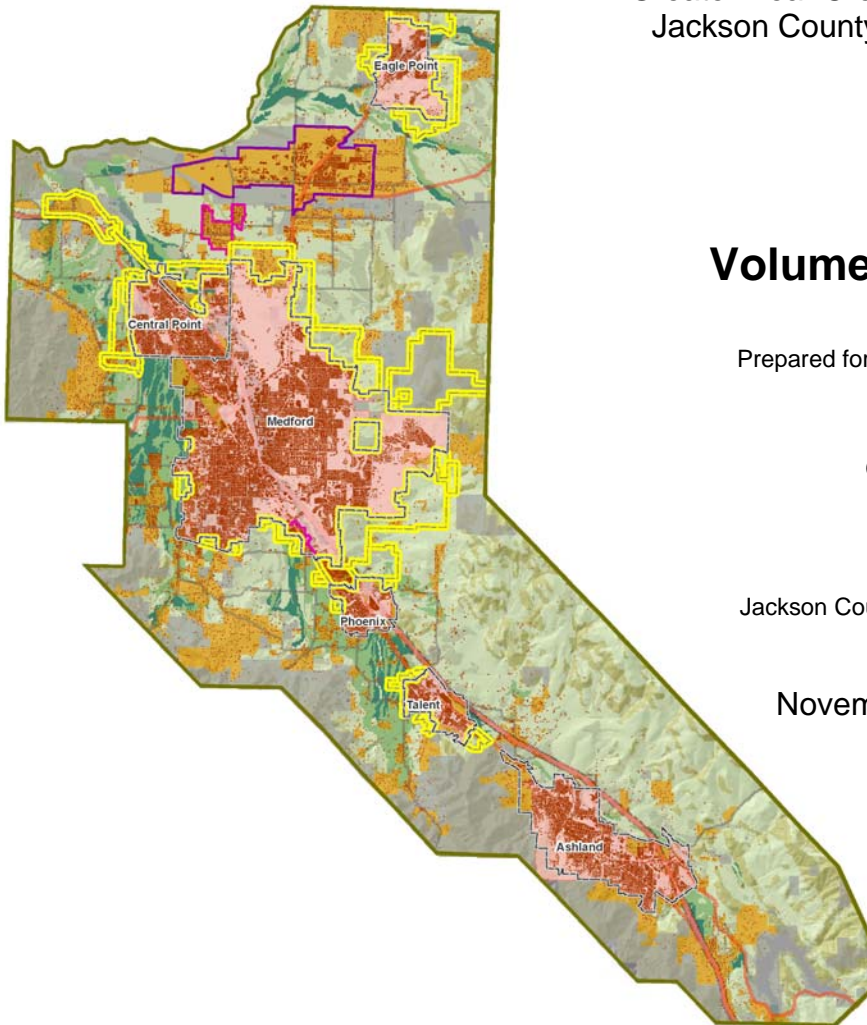

A Plan to Solve Regional Problems in Southern Oregon

Draft Regional Plan

for the

Greater Bear Creek Valley
Jackson County, Oregon

Volume 1 of 3

Prepared for the Cities of

Medford
Ashland
Central Point
Eagle Point
Phoenix
Talent
and
Jackson County, Oregon